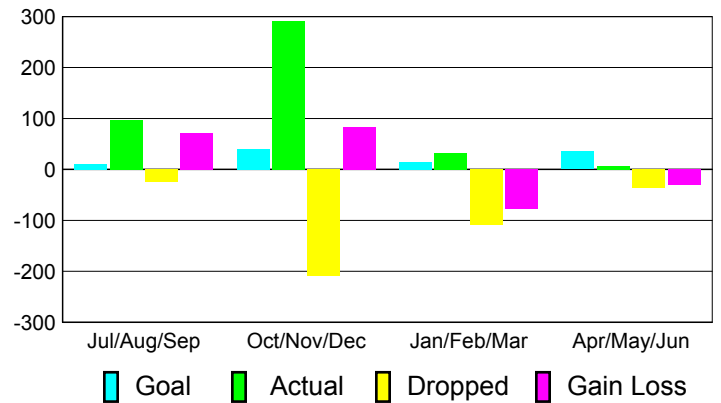

Membership Results 2010-2011

Goal, New, Dropped, Gain/Loss

Comparison of Membership Gain/Loss

Current Year Compared to the Previous Year