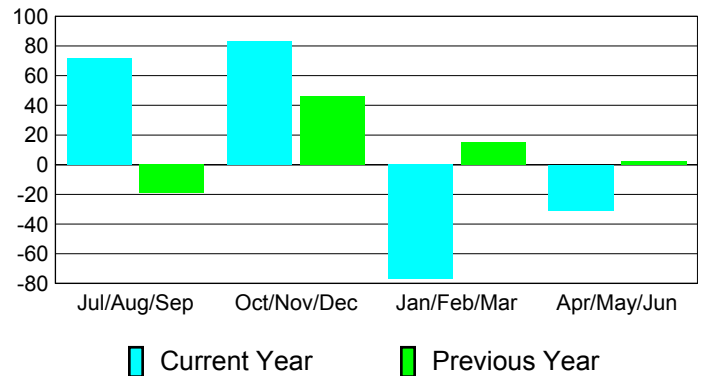

**Membership Results
2010-2011**

**Membership
2009-2010**

Month	Net Memb Goal	Actual New Memb	Actual Dropped Memb	Gain/Loss of Memb	Gain/Loss of Memb
Jul/Aug/Sep	10	97	-25	72	-19
Oct/Nov/Dec	40	291	-208	83	46
Jan/Feb/Mar	15	32	-109	-77	15
Apr/May/Jun	35	6	-37	-31	2
Totals	100	426	-379	47	44

Membership Results 2010-2011

Goal, New, Dropped, Gain/Loss

Comparison of Membership Gain/Loss

Current Year Compared to the Previous Year

Gender Comparison 2010-2011

Male

Female