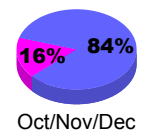

**Membership Results
2010-2011**

**Membership
2009-2010**

Month	Net Memb Goal	Actual New Memb	Actual Dropped Memb	Gain/Loss of Memb	Gain/Loss of Memb
Jul/Aug/Sep	10	97	-25	72	-19
Oct/Nov/Dec	40	291	-208	83	46
Jan/Feb/Mar	15	32	-109	-77	15
Apr/May/Jun	35	6	-37	-31	2
Totals	100	426	-379	47	44

Membership Results 2010-2011

Goal, New, Dropped, Gain/Loss

Comparison of Membership Gain/Loss

Current Year Compared to the Previous Year

Gender Comparison 2010-2011

Male

Female