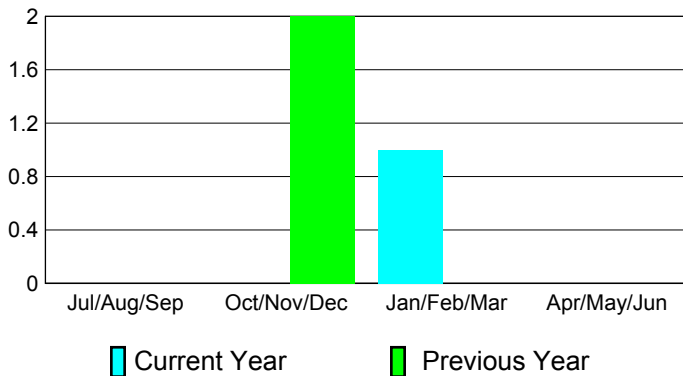

2010-2011 GMT Reports for District (or Undistricted) **District 114 O**

GMT: **Dir. Horst P. Kirchgatterer**

Location: **AUSTRIA**

GMT CA: **4**

CLUBS

**Club Results
2010-2011**

**Clubs
2009-2010**

Month	New Club Goal	Actual New Clubs	Actual Dropped Clubs	Gain/Loss of Clubs	Gain/Loss of Clubs
Jul/Aug/Sep	0	0	0	0	0
Oct/Nov/Dec	1	0	0	0	2
Jan/Feb/Mar	0	1	0	1	0
Apr/May/Jun	1	0	0	0	0
Totals	2	1	0	1	2

Club Results 2010-2011

Goal, New, Dropped, Gain/Loss

Comparison of Club Gain/Loss

Current Year Compared to the Previous Year

YTD Status Quo Clubs 2010-2011

Status Quo Clubs Compared to Status Quo Members

MEMBERSHIP