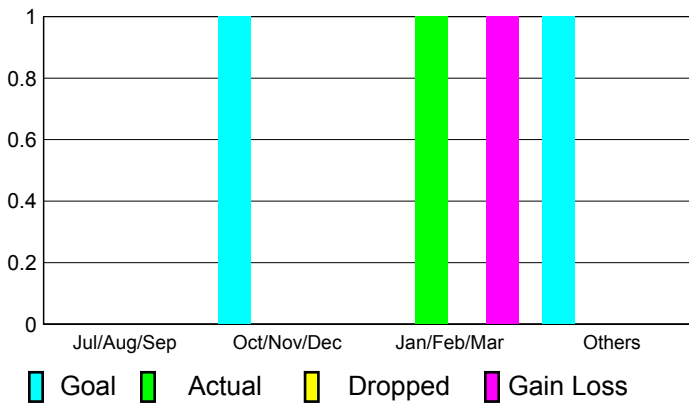

2010-2011 GMT Reports for District (or Undistricted) **District 114 O**

GMT: **Dir. Horst P. Kirchgatterer**

Location: **AUSTRIA**

GMT CA: **4**

CLUBS

**Club Results
2010-2011**

**Clubs
2009-2010**

Month	New Club Goal	Actual New Clubs	Actual Dropped Clubs	Gain/Loss of Clubs	Gain/Loss of Clubs
Jul/Aug/Sep	0	0	0	0	0
Oct/Nov/Dec	1	0	0	0	2
Jan/Feb/Mar	0	1	0	1	0
Apr/May/Jun	1	0	0	0	0
Totals	2	1	0	1	2

Club Results 2010-2011

Goal, New, Dropped, Gain/Loss

Comparison of Club Gain/Loss

Current Year Compared to the Previous Year

YTD Status Quo Clubs 2010-2011

Status Quo Clubs Compared to Status Quo Members

MEMBERSHIP